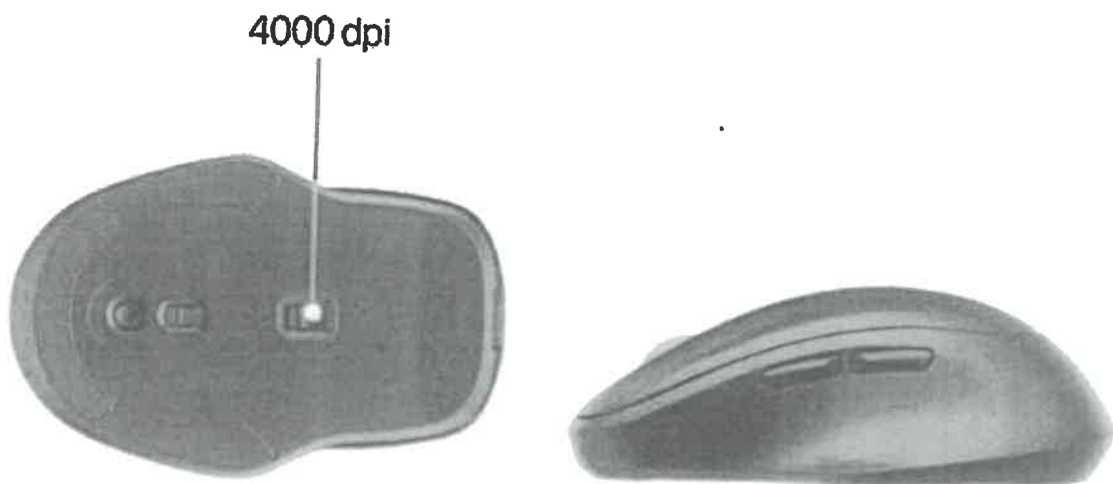

Charging accelerated

Ditch the battery and recharge faster with a super capacitor. Get up to 30 days of use* from a single three-minute, USB-C® charge!

USB-C[®]
charging port

6 / 8

 Fast USB-C charging

Take control

Get accurate control on any surface[®] and any document with up to 4000 dpi sensitivity and a 2D wheel that allows you to scroll horizontally.

4000 dpi

3 / 8

Multi-Surface Sensor